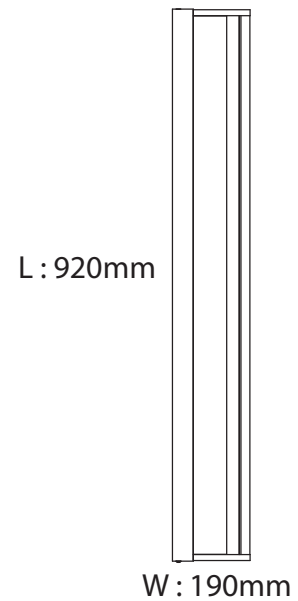

solana[®]

NORA - WALL LIGHT

Nora

Technical Specification Sheet | WALL LIGHT

solana®

General Information

Brand solana
Collection Nora
SKU 17578

Facts

Material Iron + Acrylic body
Finish Black metal with white acrylic

Light Source CREE LED
Wattage 18W
Kelvin 3000K
Lumen 1,440lm
Warranty 3 Years

Dimension

Standards