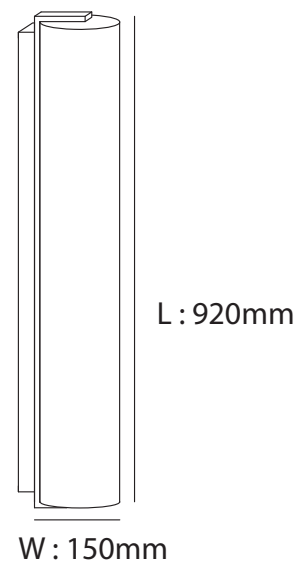

solana[®]

ALINA - WALL LIGHT

General Information

Brand	solana
Collection	Alina
SKU	17576

Facts

Material	Iron + Acrylic body
Finish	Black metal with white acrylic

Light Source	CREE LED
Wattage	18W
Kelvin	3000K
Lumen	1,440lm
Warranty	3 Years

Dimension

Standards