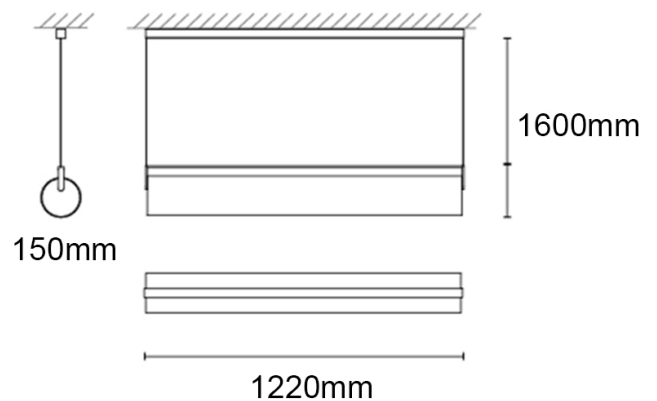

solana[®]

ALINA - PENDANT LIGHT

General Information

Brand solana
Collection Alina
SKU 17575

Facts

Material Iron + Acrylic body
Finish Black metal with white acrylic

Light Source CREE LED
Wattage 24W
Kelvin 3000K
Lumen 1,920lm
Warranty 3 Years

Dimension

Standards