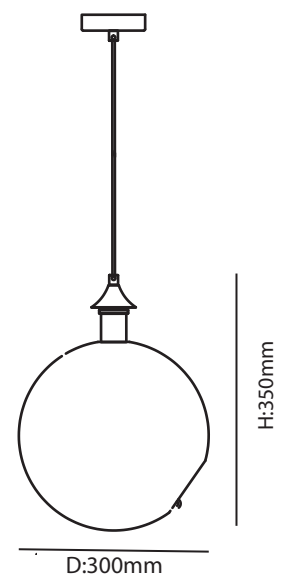

solana[®]

Dona - PENDANT LIGHT

DONA

Technical Specification Sheet | PENDANT LIGHT

solana[®]

General Information

Brand solana
Collection Pendant light
SKU 17396

Facts

Material Iron + Glass
Finish Black + clear glass

Light Source E27
Warranty 5 Years

Dimension

Standards