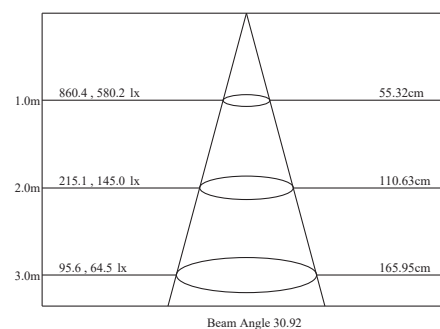

 Spike

 IP Rating
IP67

 UGR
>19

 5 years
warranty Standard Warranty

TECHNICAL DATA SHEET - CORZO - 16839 - SPIKE LIGHT

TECHNICAL DATA

Product Data	Spike Light
Lamp Type	CITIZEN LED
Wattage	5W
Color Temperature	3000K
Rated Luminaire Luminous Flux	450lm
Rated Luminaire Efficiency	90lm/W
IP Rating	67
Beam Angle	20°
Voltage	AC220-240V
Output Current	120mA
Frequency Range	50-60 Hz
CRI	Ra>80
Power Factor	>0.90
Safety Class	Class I
UGR	>19
Operating Temperature	-20°C ~ +50°C
Material	Die Cast Aluminium Body
Finish	Matt Black Anodized
Lifespan	50,000 Hours
Warranty	5 Years
Applications	Outdoors, Gardens, etc.

TECHNICAL OPTIONS

Wattage	7W
Color Temperature	3000K-6000K
Beam Angle	15° / 24° / 36° / 60°
Control	Switchable, TRIAC, 1-10V, DALI,0-10V
Accessories	Linear glass lens, Soften glass lens & Honeycomb louver