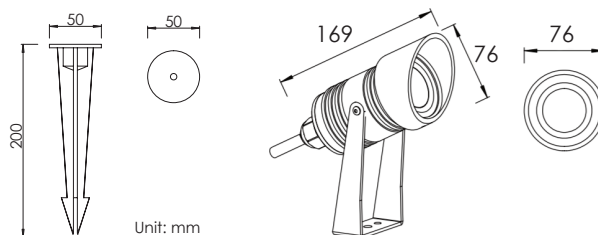

Corzo Spike light

Features

- Professional optical reflector; standard beam angle 20°
- Sunken light source for reduced glare
- Mounting Type: U bracket for solid ground; spike for soft ground
- Weather resistant hard anodized finish
- Waterproof: IP67 glue-free
- Quick & Easy to Install

 Spike

 IP Rating
IP67

 UGR
>19

 5 years
warranty Standard Warranty

TECHNICAL DATA SHEET - CORZO - 16839 - SPIKE LIGHT

TECHNICAL DATA

Product Data	Spike Light
Lamp Type	CITIZEN LED
Wattage	5W
Color Temperature	3000K
Rated Luminaire Luminous Flux	450lm
Rated Luminaire Efficiency	90lm/W
IP Rating	67
Beam Angle	20°
Voltage	AC220-240V
Output Current	120mA
Frequency Range	50-60 Hz
CRI	Ra>80
Power Factor	>0.90
Safety Class	Class I
UGR	>19
Operating Temperature	-20°C ~ +50°C
Material	Die Cast Aluminium Body
Finish	Matt Black Anodized
Lifespan	50,000 Hours
Warranty	5 Years
Applications	Outdoors, Gardens, etc.

TECHNICAL OPTIONS

Wattage	7W
Color Temperature	3000K-6000K
Beam Angle	15° / 24° / 36° / 60°
Control	Switchable, TRIAC, 1-10V, DALI,0-10V
Accessories	Linear glass lens, Soften glass lens & Honeycomb louver