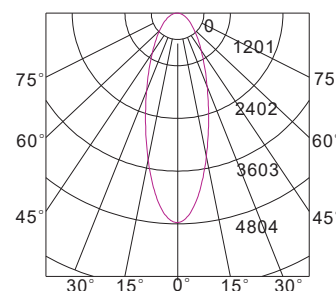

 Track

 IP Rating
IP20

Colour Rendering Index
90

6 years
warranty Standard Warranty

TECHNICAL DATA SHEET - ACENTO - 17207 - MAGNETIC TRACK LIGHT

TECHNICAL DATA

Product Data	Accent linear Light
Lamp Type	OSRAM LED
Driver	MeanWell Driver
Wattage	10x2W
Color Temperature	4000K
Rated Luminaire Luminous Flux	1600lm
Rated Luminaire Efficiency	80lm/W
IP Rating	20
Beam Angle	45°
Voltage	DC24V
Frequency Range	50-60 Hz
CRI	Ra>90
Power Factor	>0.9
Operating Temperature	-20°C ~ +50°C
Output Current	800mA
Material	High-grade Aluminium
Finish	Black
Life Span	60,000 Hours
Warranty	6 Years
Applications	Residential, Commercial, Hospitality etc.

(Unit: mm)

m	lux	cm
1.0	4798	57
2.0	1199	113
3.0	531	169
4.0	272	226

Beam Angle=45°

TECHNICAL OPTIONS

Wattage	10W
Color Temperature	2700K-6000K
Beam Angle	15°/30°
Finish	Sandy White
Control	Switchable/TRIAC/0-10V/Wi-Fi/Bluetooth