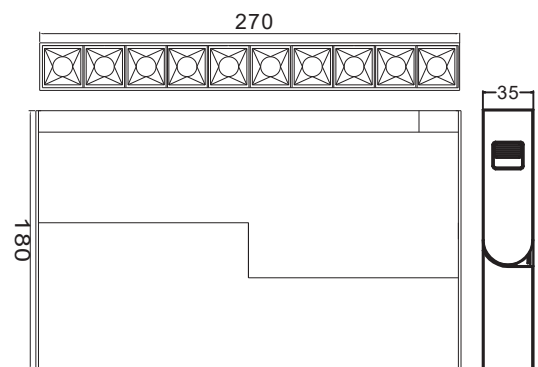

(Unit: mm)

m	lux	cm
1.0	4798	57
2.0	1199	113
3.0	531	169
4.0	272	226

Beam Angle=45°

TECHNICAL OPTIONS

Wattage	10W
Color Temperature	2700K-6000K
Beam Angle	15°/30°
Finish	Sandy White
Control	Switchable/TRIAC/0-10V/Wi-Fi/Bluetooth