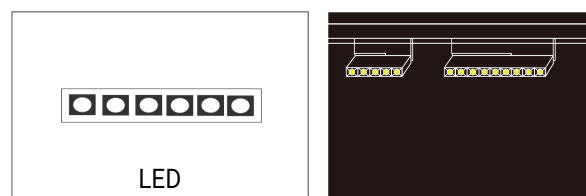

Acento Magnetic Track Light

Safety buckle,
double insurance

Deep anti glare

Features

- Exclusive combination of magnet and light
- High efficacy, high illuminance
- Glare-free design, perfect light spot and accurate beam angle, make surroundings of comfortable illumination
- DC 24V Safely Input Voltage
- Rotatable vertical 90°
- Revolutionary product uses " Magnets " instead of traditional fasteners to create the simplest available installation

 Track

 IP Rating
IP20

Colour Rendering Index
90

6 years
warranty Standard Warranty

TECHNICAL DATA SHEET - ACENTO - 17207 - MAGNETIC TRACK LIGHT

TECHNICAL DATA

Product Data	Accent linear Light
Lamp Type	OSRAM LED
Driver	MeanWell Driver
Wattage	10x2W
Color Temperature	4000K
Rated Luminaire Luminous Flux	1600lm
Rated Luminaire Efficiency	80lm/W
IP Rating	20
Beam Angle	45°
Voltage	DC24V
Frequency Range	50-60 Hz
CRI	Ra>90
Power Factor	>0.9
Operating Temperature	-20°C ~ +50°C
Output Current	800mA
Material	High-grade Aluminium
Finish	Black
Life Span	60,000 Hours
Warranty	6 Years
Applications	Residential, Commercial, Hospitality etc.

(Unit: mm)

m	lux	cm
1.0	4798	57
2.0	1199	113
3.0	531	169
4.0	272	226

Beam Angle=45°

TECHNICAL OPTIONS

Wattage	10W
Color Temperature	2700K-6000K
Beam Angle	15°/30°
Finish	Sandy White
Control	Switchable/TRIAC/0-10V/Wi-Fi/Bluetooth