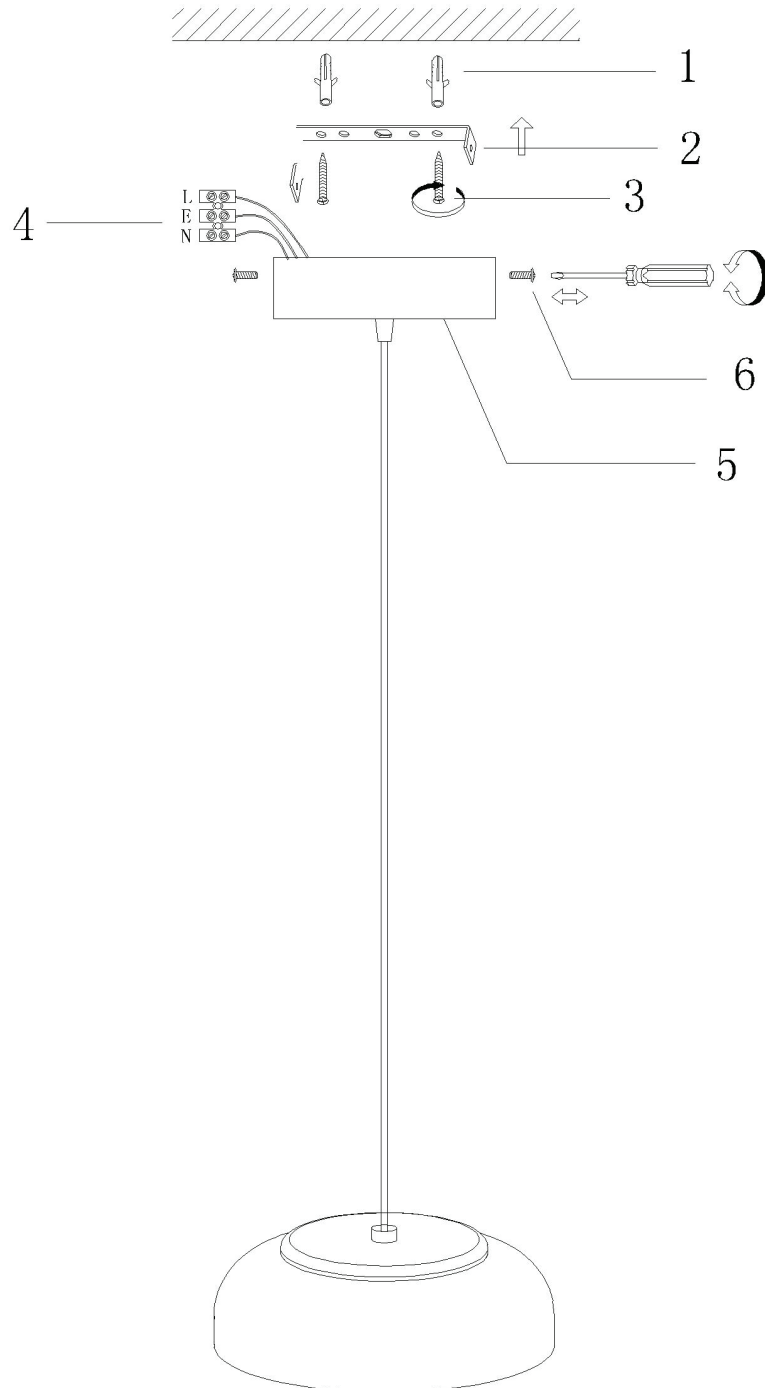

## Installation Manual

Voltage: AC220V

Frequency: 50/60Hz

Light Source: CREE LED

Material: Metal + Glass