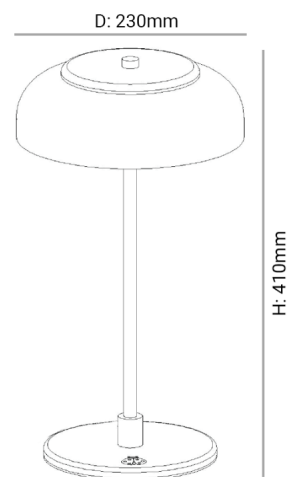

CLARA T

Technical Specification Sheet | TABLE LAMP

solana[®]

General Information

Brand solana
Collection Table lamp
SKU 17131

Facts

Material Iron + Glass
Finish Clear glass + gold

Light Source CREE LED
Wattage 7W
Kelvin 3000K
Lumen 560lm
Warranty 3 Years

Dimension

Standards