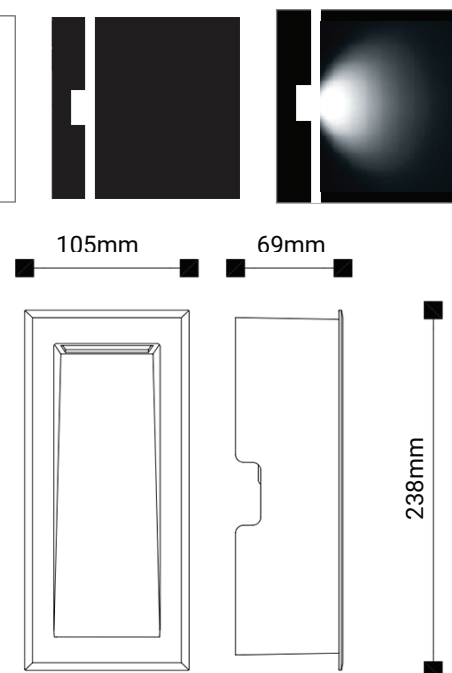

Dentro X Wall Light

Features

- Die-cast aluminium body, corrosion resistant
- Designed for high performance LED
- Developed to enlighten floors with a wide and well-directed light avoiding any glare effect
- Ideal light source for good ambiance or orientatable lighting

Recessed

IK Rating
IK06

IP Rating
IP65

Standard Warranty

TECHNICAL DATA SHEET - DENTRO X - 17084 - RECESSED WALL LIGHT

TECHNICAL DATA

Product Data	Wall light
Lamp Type	CREE LED
Wattage	3W
Color Temperature	3000K
Rated Luminaire Luminous Flux	285lm
Rated Luminaire Efficiency	95lm/W
IP Rating	65
Beam Angle	79°
Voltage	AC220-240V
Frequency Range	50-60 Hz
CRI	Ra>80
Power Factor	>0.5
Output Current	350mA
SDCM (MacAdam)	< 5
Working Temperature	-20°C~50°C
Safety Class	Class I
Material	Aluminum / glass
Finish	Dark Grey
Life Span	50,000 Hours
Warranty	5 Years
Applications	Outdoors, Residential, Commercial, Hospitality etc.

LUMINOUS INTENSITY DISTRIBUTION DIAGRAM

TECHNICAL OPTIONS

Wattage	6W / 7W
Color Temperature	3000K-6000K
Finish	Black / Silver / White / Rust
Control	Switchable, TRIAC, 1-10V, Dali