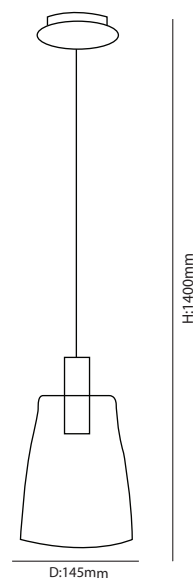

## Facts

Material Aluminium + Glass

Finish White

Light Source CREE LED  
Wattage 5W  
Kelvin 3000K  
Lumen 475lm  
Warranty 3 Years

## Dimension