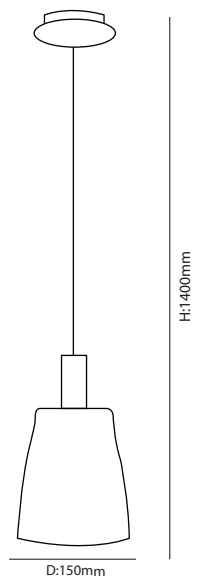

solana[®]

Cinte M - Pendant Light

CINTE M

Technical Specification Sheet | PENDANT LIGHT

solana[®]

General Information

Brand solana
Collection Pendant Light
SKU 17036

Facts

Material Aluminium + Glass
Finish Gold

Light Source CREE LED
Wattage 5W
Kelvin 3000K
Lumen 475lm
Warranty 3 Years

Dimension

Standards