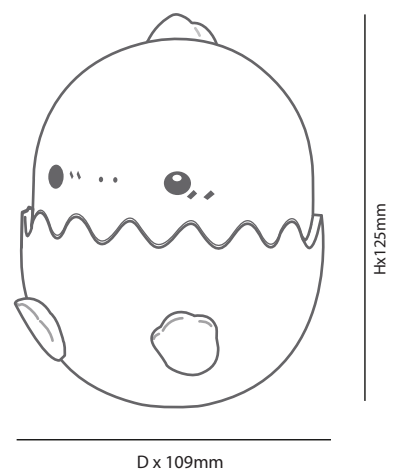

solana[®]

Dino - Kids and Nursery

General Information

Brand	solana
Collection	Night Light
SKU	17028

Facts

Material	ABS + PC + Silicon
Finish	Green

Light Source	LED
Wattage	0.75W
Kelvin	-
Lumen	-
Warranty	3 Years

Dimension

Standards