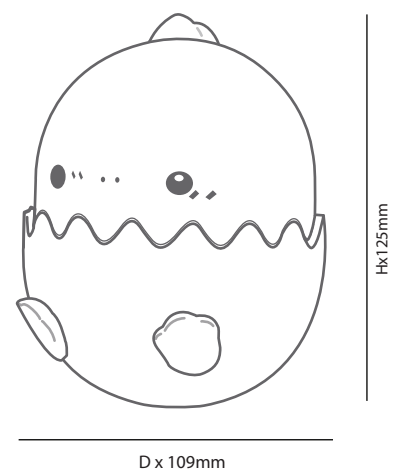

solana[®]

Dino - Kids and Nursery

General Information

Brand	solana
Collection	Night Light
SKU	17025

Facts

Material	ABS + PC + Silicon
Finish	Pink

Light Source	LED
Wattage	0.75W
Kelvin	-
Lumen	-
Warranty	3 Years

Dimension

Standards