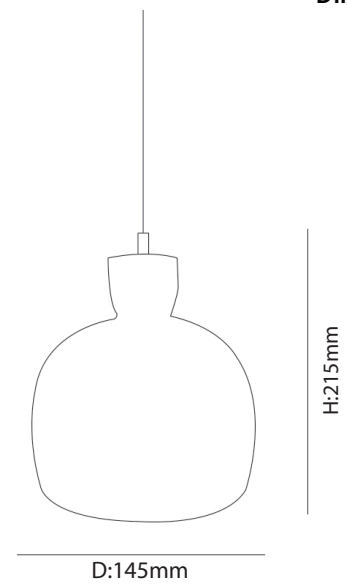

solana[®]

Nina R - PENDANT LIGHT

NINA R

Technical Specification Sheet | PENDANT LIGHT

solana[®]

General Information

Brand solana
Collection Nina R
SKU 17013

Facts

Material Glass + Alloy
Finish White

Light Source E27
Wattage -
Kelvin -
Lumen -
Warranty 5 Years

Dimension

Standards