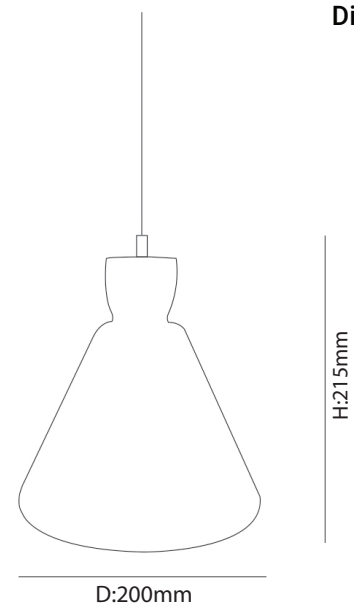

solana®

Nina C - PENDANT LIGHT

NINA C

Technical Specification Sheet | PENDANT LIGHT

solana[®]

General Information

Brand	solana
Collection	Nina C
SKU	17012

Facts

Material	Glass + Alloy
Finish	White

Light Source	E27
Wattage	-
Kelvin	-
Lumen	-
Warranty	5 Years

Dimension

Standards