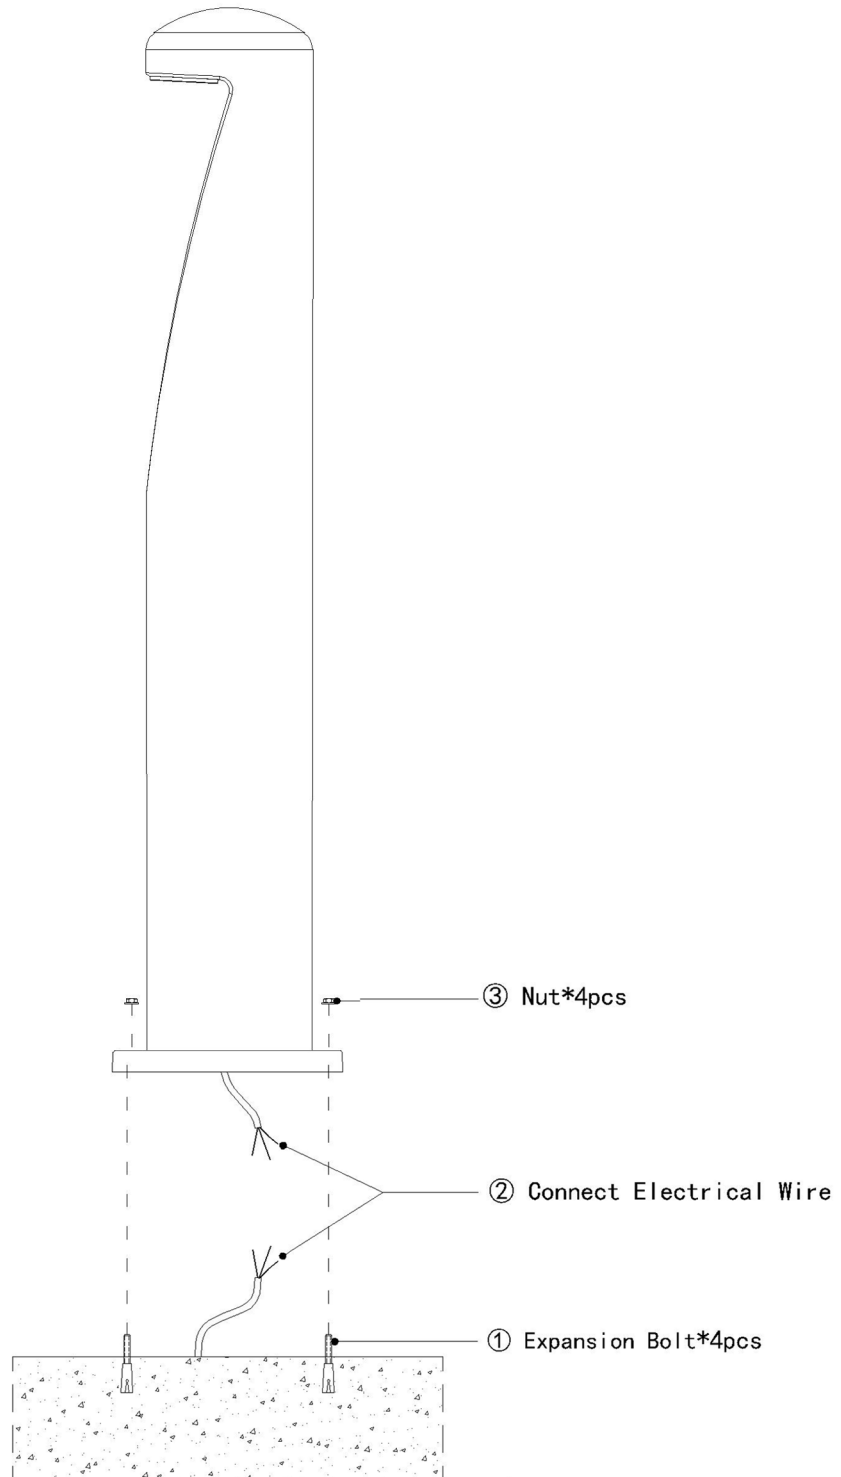

INSTALL INSTRUCTION

(Please read carefully before installation and save)

Poste 15236

Item No.		Product's Requirements	
Quantity	PCS		
Data Unit	(mm)		
Date of Drawing	2019.01.16		
Delivery Time			
Order Followed Up By			
Drawn By	A		
Checked By			
Rechecked By			
Approved By			