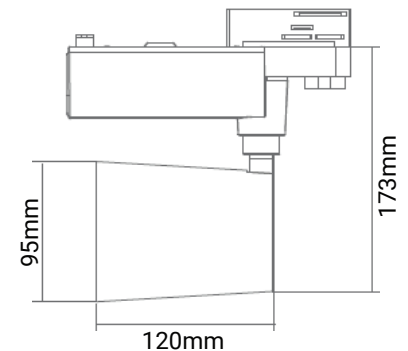

### TECHNICAL DATA

Product Data	Track Light
Lamp Type	CITIZEN LED
Wattage	30W
Color Temperature	3000K
Rated Luminaire Luminous Flux	1950lm
Rated Luminaire Efficiency	65lm/W
Beam Angle	36°
IP Rating	20
Voltage	AC220-240V
Output Voltage	30-43V
Frequency Range	50-60 Hz
CRI	Ra>80
Power Factor	>0.9
THD	≤ 15%
Output Current	700mA
Control	TRIAC Dimming
Operating Temperature	-20°C ~ +40°C
SDCM	<3
Safety Class	Class II
Phase	3 Wire
Material	Aluminium body
Finish	Black
Life Span	60,000 Hours
Warranty	6 Years
Applications	Residential, Commercial, Hospitality etc.

### TECHNICAL OPTIONS

Wattage	35W
Color Temperature	3000K-6000K
Beam Angle	15° /24° /60°
Finish	White
Control	Switchable/DALI /0-10V/1-10V
Phase	1 / 2