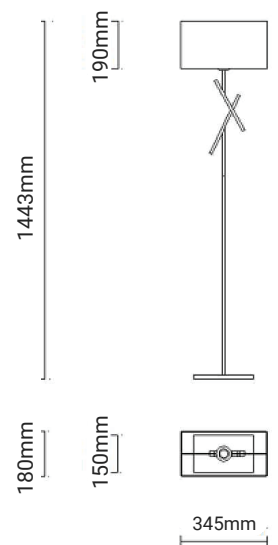

### Facts

Material Stainless steel  
Shade Material Fabric+PVC  
Finish Polished  
Size(mm) 345x190x1443mm

Light Source E27  
Warranty 5 Years

### Dimension