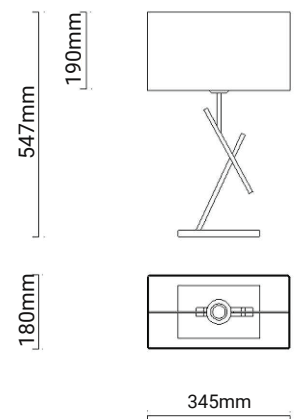

solana®

CROSS - TABLE LAMP

Cross

Technical Specification Sheet | TABLE LAMP

solana®

General Information

Brand solana
Collection Cross
SKU 15522

Facts

Material Stainless steel
Shade Material Fabric+PVC
Finish Polished
Size(mm) 345x190x547mm

Light Source E27
Warranty 5 Years

Dimension

Standards