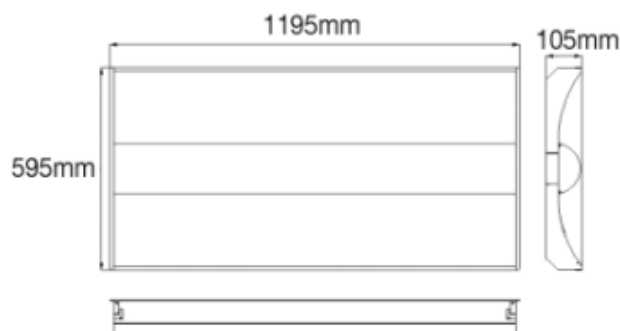

 Recessed

 UGR
<24

 IP Rating
IP40

 7 years
warranty Standard Warranty

TECHNICAL DATA SHEET - PLAZA - 15447 - TROFFER PANEL LIGHT

TECHNICAL DATA

Product Data	Panel light
Lamp Type	EPISTAR LED
Wattage	50W
Color Temperature	6000K
Rated Luminaire Luminous Flux	5500lm
Rated Luminaire Efficiency	110lm/W
IP Rating	40
Beam Angle	120°
Voltage	AC220-240V
Frequency Range	50-60 Hz
CRI	Ra>80
Power Factor	>0.9
Output Current	1050mA
UGR Rating	<24
Safety Class	Class II
Operating Temperature	-20°C ~ +40°C
SDCM(Macadam step)	<5
Material	Plastic frame + PC
Finish	White
Life Span	70,000 Hours
Warranty	7 Years
Applications	Residential, Commercial, Hospitality etc.

TECHNICAL OPTIONS

Wattage	35W
Color Temperature	3000K-6000K
Control	Switchable, TRIAC, 1-10V, Dali, 0-10V