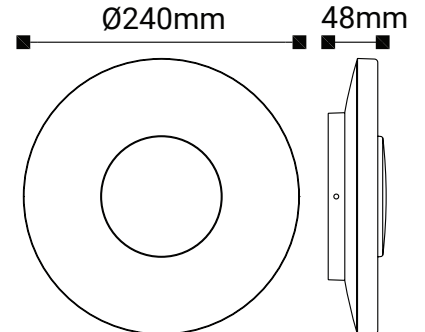

### TECHNICAL DATA

Product Data	Wall light
Lamp Type	SMD LED
Wattage	10W
Color Temperature	3000K
Rated Luminaire Luminous Flux	900lm
Rated Luminaire Efficiency	90lm/W
IP Rating	65
Beam Angle	360°
Voltage	AC220-240V
Frequency Range	50-60 Hz
CRI	Ra>80
Power Factor	>0.5
Output Current	300mA
IK Rating	06
Working Temperature	-20°C ~+50°C
Safety Class	Class I
SDCM (MacAdam)	<5
Material	Aluminium + PC
Finish	Dark Grey
Life Span	50,000 Hours
Warranty	5 Years
Applications	Outdoors, Residential, Commercial, Hospitality etc.