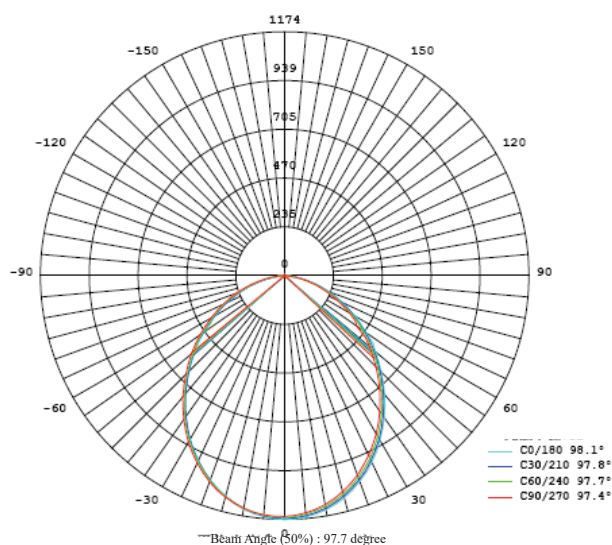

### TECHNICAL DATA

Product Data	Recessed Downlight
Lamp Type	SAMSUNG LED
Wattage	30W
Color Temperature	4000K
Rated Luminaire Luminous Flux	2,475lm
Rated Luminaire Efficiency	80-85lm/W
IP Rating	44
Beam Angle	90°
Voltage	AC220-240V
Frequency Range	50-60 Hz
CRI	Ra>80
Power Factor	>0.95
SDCM(Macadam step)	< 6
Max Current (mA)	805mA
Output Current	700mA
THD (%)	≤ 15%
Safety Class	Class II
Operating Temperature	-20°C ~ +40°C
Storage Temperature	25°C
Material	Aluminum with Powder coated surface
Finish	White + Iron Grey
Life Span	60,000 Hours
Warranty	6 Years
Applications	Residential, Commercial, Hospitality etc.

Cutout: 190mm