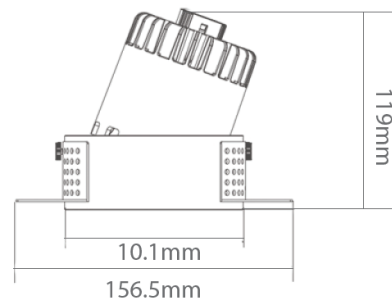

Recessed

IP Rating
IP44

Colour Rendering Index
≥80

6 years
warranty **Standard Warranty**

TECHNICAL DATA SHEET - MENOS - 15168 - RECESSED TRIMLESS SPOTLIGHT

TECHNICAL DATA

Product Data	Trimless Spotlight
Lamp Type	CREE LED
Wattage	20W
Color Temperature	3000K
Rated Luminaire Luminous Flux	1300lm
Rated Luminaire Efficiency	65lm/W
IP Rating	44
Beam Angle	30°
Voltage	AC220-240V
Frequency Range	50-60 Hz
CRI	Ra>80
Power Factor	>0.95
Output Voltage	27-42V
Output Current	500mA
Safety Class	Class II
THD	≤ 15%
Operating Temperature	-20°C ~ +40°C
Storage Temperature	25°C
SDCM(MacAdam)	< 3
Material	Aluminum with Powder coated surface
Finish	White + Iron Gray
Life Span	60,000 Hours
Warranty	6 Years
Applications	Residential, Commercial, Hospitality etc.

Cutout: 112mm

TECHNICAL OPTIONS

Wattage	15W
Color Temperature	2700K-6000K
Beam Angle	15°/24°/36°/60°
Control	TRIAC / DALI/1-10V/0-10V