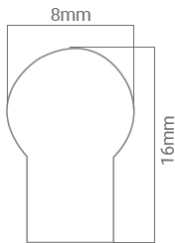

Cielo - SKU 14742 Strip Light

50mtr Roll

Cutting Unit: 100mm

TECHNICAL DATA

Product Data	Strip Light
Lamp Type	SAMSUNG LED
Wattage	8W
Color Temperature	3000K
Rated Luminaire Luminous Flux	880lm
Rated Luminaire Efficiency	110lm/W
IP Rating	65
Beam Angle	120°
Voltage	DC24V
Frequency Range	50-60 Hz
CRI	Ra>80
Power Factor	>0.9
Operating Temperature	-20°C ~ +50°C
Material	PVC Coating
Finish	White
Life Span	30,000 Hours
Warranty	3 Years
Applications	Residential, Commercial, Hospitality etc.

TECHNICAL OPTIONS

Color Temperature	3000K-6000K
Control	Switchable, TRIAC, 1-10V, Dali, 0-10V

Features

- Wide beam angle, 120degree
- 3M self-adhesive tape on the back
- This LED strip is dimmable, you can use a dimmer based on PWM technology to dim it