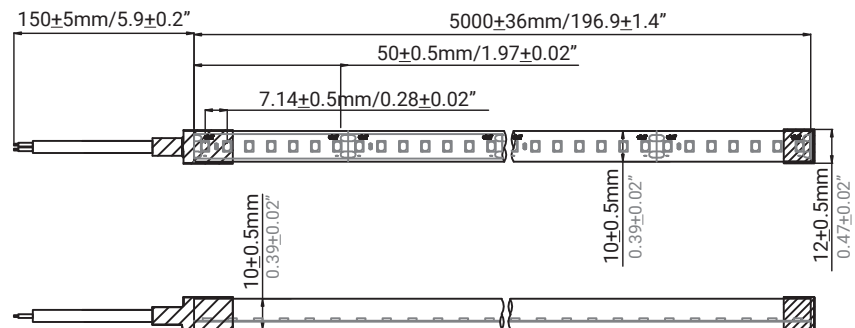

Cielo 10 Strip Light

Features

- Wide beam angle, 120degree
- 3M self-adhesive tape on the back
- Can be cut every 7 LEDs along the cut-mark
- This LED strip can be dimmable, you can use a dimmer based on PWM technology to dim it

5M Roll

Colour Rendering Index
≥80

IP Rating
IP66

5
years
warranty

Standard Warranty

TECHNICAL DATA SHEET - CIELO 10 - 14741 - STRIP LIGHT

TECHNICAL DATA

Product Data	Strip Light
Lamp Type	SAMSUNG LED
Wattage	10W
Color Temperature	3000K
Rated Luminaire Luminous Flux	1100lm
Rated Luminaire Efficiency	110lm/W
IP Rating	66
Beam Angle	120°
Voltage	DC24V
Safety Class	Class III
Frequency Range	50-60 Hz
CRI	Ra>80
Power Factor	>0.9
Storage Temperature	-30°C ~ 50°C
Operating Temperature	-20°C ~ 40°C
Material	PVC Coating
Finish	White
Life Span	50,000 Hours
Warranty	5 Years
Applications	Residential, Commercial, Hospitality etc.

Cutting Point: 50mm

TECHNICAL OPTIONS

Wattage	14.4W
Color Temperature	2700K-6500K
Control	TRIAC/1-10V/DALI