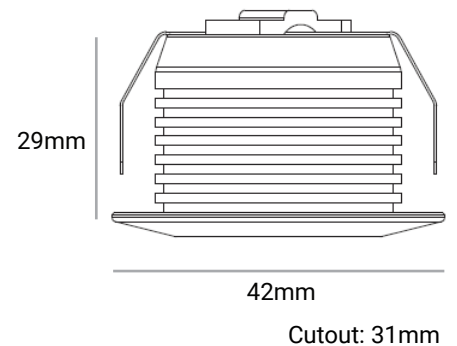

 **IP Rating**
IP44

3 years **Standard Warranty**
warranty

TECHNICAL DATA SHEET - NIMO - 14470 - RECESSED SPOTLIGHT

TECHNICAL DATA

Product Data	Recessed Spotlight
Lamp Type	Cree LED
Wattage	1W
Color Temperature	3000K
Rated Luminaire Luminous Flux	75lm
Rated Luminaire Efficiency	75lm/W
IP Rating	44
Beam Angle	25°
Voltage	AC220-240V
Frequency Range	50-60 Hz
CRI	Ra>80
Power Factor	>0.95
Operating Temperature	-20°C ~ +40°C
Material	Aluminum body
Finish	White
Life Span	30,000 Hours
Warranty	3 Years
Applications	Residential, Commercial, Hospitality etc.

TECHNICAL OPTIONS

Color Temperature	3000K-6000K
Beam Angle	10°/15°/25°
Finish	Black/Silver
Control	Switchable / TRIAC / DALI / 1-10V / 0-10V