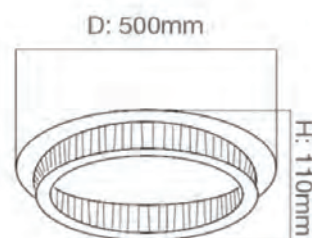

solana[®]

ANELLO WW - MODERN CHANDELIER

Anello WW

solana®

Technical Specification Sheet | MODERN CHANDELIER

General Information

Brand solana
Collection Anello WW
SKU 14207

Facts

Material Stainless Steel + Glass Body
Finish Silver
Size(mm) D:500 x H:110MM

Light Source LED
Wattage 36W
Kelvin 2700K
Lumen 2880lm
Warranty 3 Years

Dimension

Standards