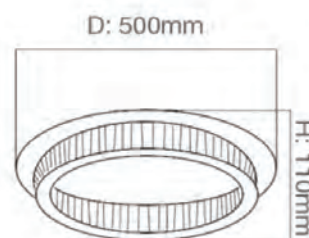

## Facts

Material Stainless Steel + Glass Body  
Finish Chrome  
Size(mm) D:500 x H:110MM

Light Source LED  
Wattage 36W  
Kelvin 6000K  
Lumen 2880lm  
Warranty 3 Years

## Dimension