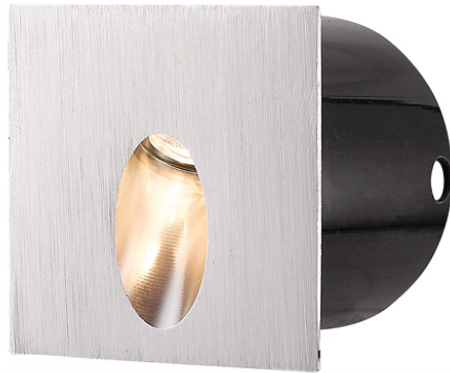

Velor

Step/Wall Light

Features

- Recessed Wall and Step light
- Material: Aluminium
- Multiple Finish Options available

Recessed

IK Rating
IK06

IP Rating
IP65

5
years
warranty

Standard Warranty

TECHNICAL DATA SHEET - VELOR - 12932 - RECESSED WALL LIGHT

TECHNICAL DATA

Product Data	Wall light
Lamp Type	CREE LED
Wattage	1x3W
Color Temperature	3000K
Rated Luminaire Luminous Flux	270lm
Rated Luminaire Efficiency	90lm/W
IP Rating	65
Beam Angle	50°
Voltage	AC220-240V
Frequency Range	50-60 Hz
CRI	Ra>80
Power Factor	>0.5
Output Current	700mA
Working Temperature	-20°C~50°C
IK Rating	06
Safety Class	Class I
Material	Aluminium Body
Finish	Nickle Satin
Life Span	50,000 Hours
Warranty	5 Years
Applications	Outdoors, Residential, Commercial, Hospitality etc.

TECHNICAL OPTIONS

Color Temperature	3000K-6000K
Finish	Black / Dark Grey / White / Rust
Control	TRIAC, 1-10V, Dali