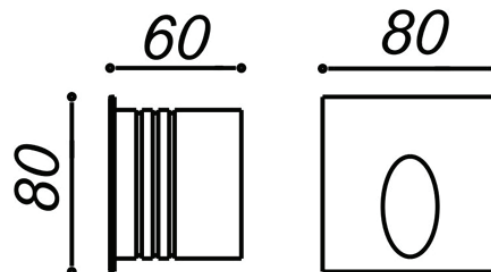

Velor

Step/Wall Light

Features

- Recessed Wall and Step light
- Material: Aluminium
- Multiple Finish Options available

Recessed

IK Rating
IK06

IP Rating
IP65

5
years
warranty

Standard Warranty

TECHNICAL DATA SHEET - VELOR - 12932 - RECESSED WALL LIGHT

TECHNICAL DATA

Product Data	Wall light
Lamp Type	CREE LED
Wattage	1x3W
Color Temperature	3000K
Rated Luminaire Luminous Flux	270lm
Rated Luminaire Efficiency	90lm/W
IP Rating	65
Beam Angle	50°
Voltage	AC220-240V
Frequency Range	50-60 Hz
CRI	Ra>80
Power Factor	>0.5
Output Current	700mA
Working Temperature	-20°C~50°C
IK Rating	06
Safety Class	Class I
Material	Aluminium Body
Finish	Nickle Satin
Life Span	50,000 Hours
Warranty	5 Years
Applications	Outdoors, Residential, Commercial, Hospitality etc.

TECHNICAL OPTIONS

Color Temperature	3000K-6000K
Finish	Black / Dark Grey / White / Rust
Control	TRIAC, 1-10V, Dali