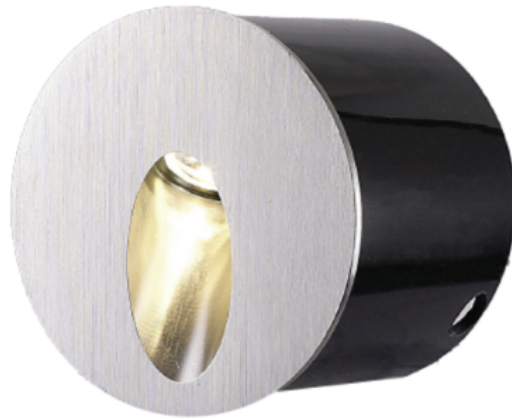

### Step/Wall Light

### Features

- Recessed Wall and Step light
- Material: Aluminium
- Multiple Finish Options available

Recessed

IK Rating  
IK06

IP Rating  
IP65

Standard Warranty

## TECHNICAL DATA SHEET - VELOR - 12931 - RECESSED WALL LIGHT

### TECHNICAL DATA

Product Data	Wall light
Lamp Type	CREE LED
Wattage	1x3W
Color Temperature	3000K
Rated Luminaire Luminous Flux	270lm
Rated Luminaire Efficiency	90lm/W
IP Rating	65
Beam Angle	50°
Voltage	AC220-240V
Frequency Range	50-60 Hz
CRI	Ra>80
Power Factor	>0.5
Output Current	700mA
Working Temperature	-20°C~50°C
IK Rating	06
Safety Class	Class I
Material	Aluminium Body
Finish	Nickle Satin
Life Span	50,000 Hours
Warranty	5 Years
Applications	Outdoors, Residential, Commercial, Hospitality etc.