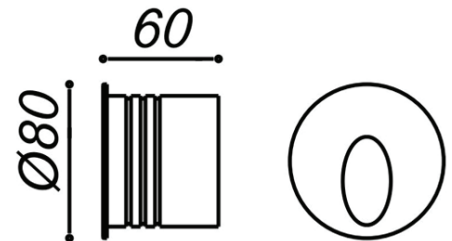

### TECHNICAL DATA

Product Data	Wall light
Lamp Type	CREE LED
Wattage	1x3W
Color Temperature	3000K
Rated Luminaire Luminous Flux	270lm
Rated Luminaire Efficiency	90lm/W
IP Rating	65
Beam Angle	50°
Voltage	AC220-240V
Frequency Range	50-60 Hz
CRI	Ra>80
Power Factor	>0.5
Output Current	700mA
Working Temperature	-20°C~50°C
IK Rating	06
Safety Class	Class I
Material	Aluminium Body
Finish	Nickle Satin
Life Span	50,000 Hours
Warranty	5 Years
Applications	Outdoors, Residential, Commercial, Hospitality etc.